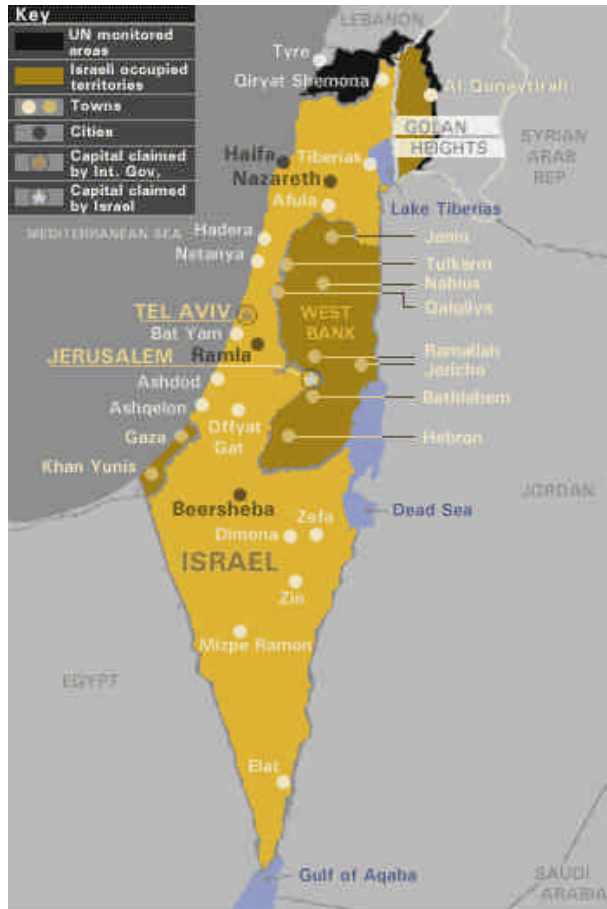

OnlineNewsHour | the web site of the NewsHour with Jim Lehrer

Israeli - Palestinian Conflict

COUNTRIES INFORMATION:

Capital: Disputed. Israel claims Jerusalem as its capital, but most countries have embassies in Tel Aviv.

Area: 8,019 sq mi, slightly smaller than New Jersey. Hot and dry in southern and eastern desert areas. Negev desert in the south; low coastal plain; central mountains; Jordan Rift Valley.

Population: 5,938,093 (July 2001 est.).

Gaza Strip: Israeli occupied territory with limited Palestinian self-government.

Area: 139 sq mi, mostly limestone hills.

Population: 1,178,119 (2001 est.)

West Bank: Israeli occupied territory with areas of limited Palestinian self-government.

Area: 2,263 sq mi, flat to rolling sand- and dune-covered coastal plain.

Population: 2,090,713 (2001 est.)
note: 176,000 Israeli settlers in the West Bank, about 6,900 in the Gaza Strip, about 20,000 in the Israeli-occupied Golan Heights (August 2000 est.).